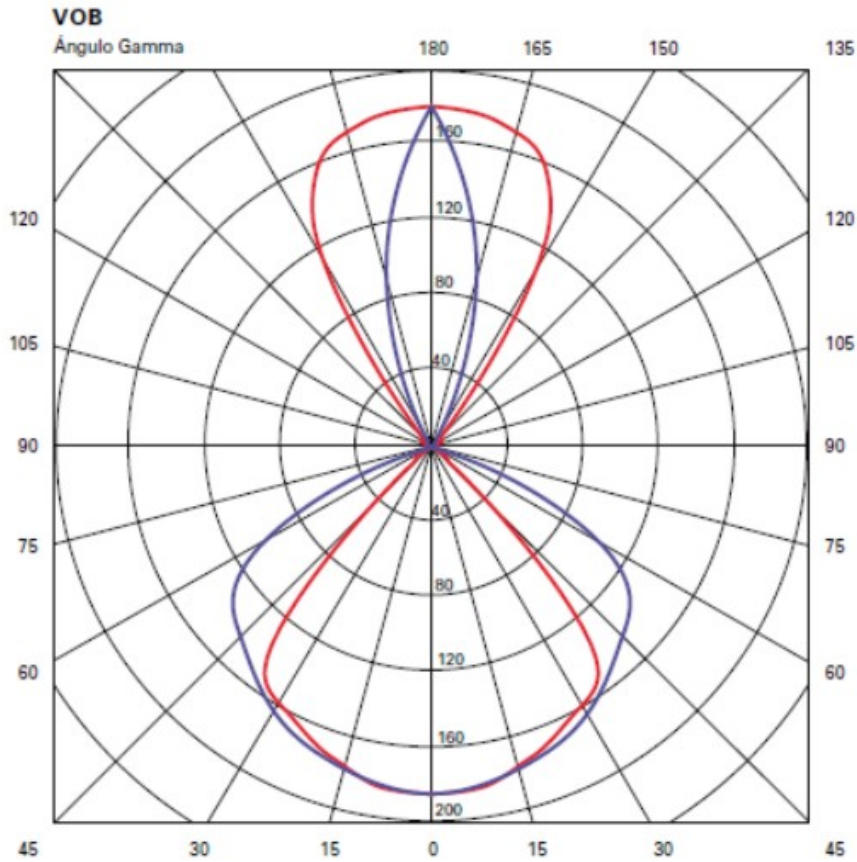

CARTELLO SIGNAL SURFACE

D93127

PROJECT	
TYPE	
SPECIFIER	
QUANTITY	
DATE	

D